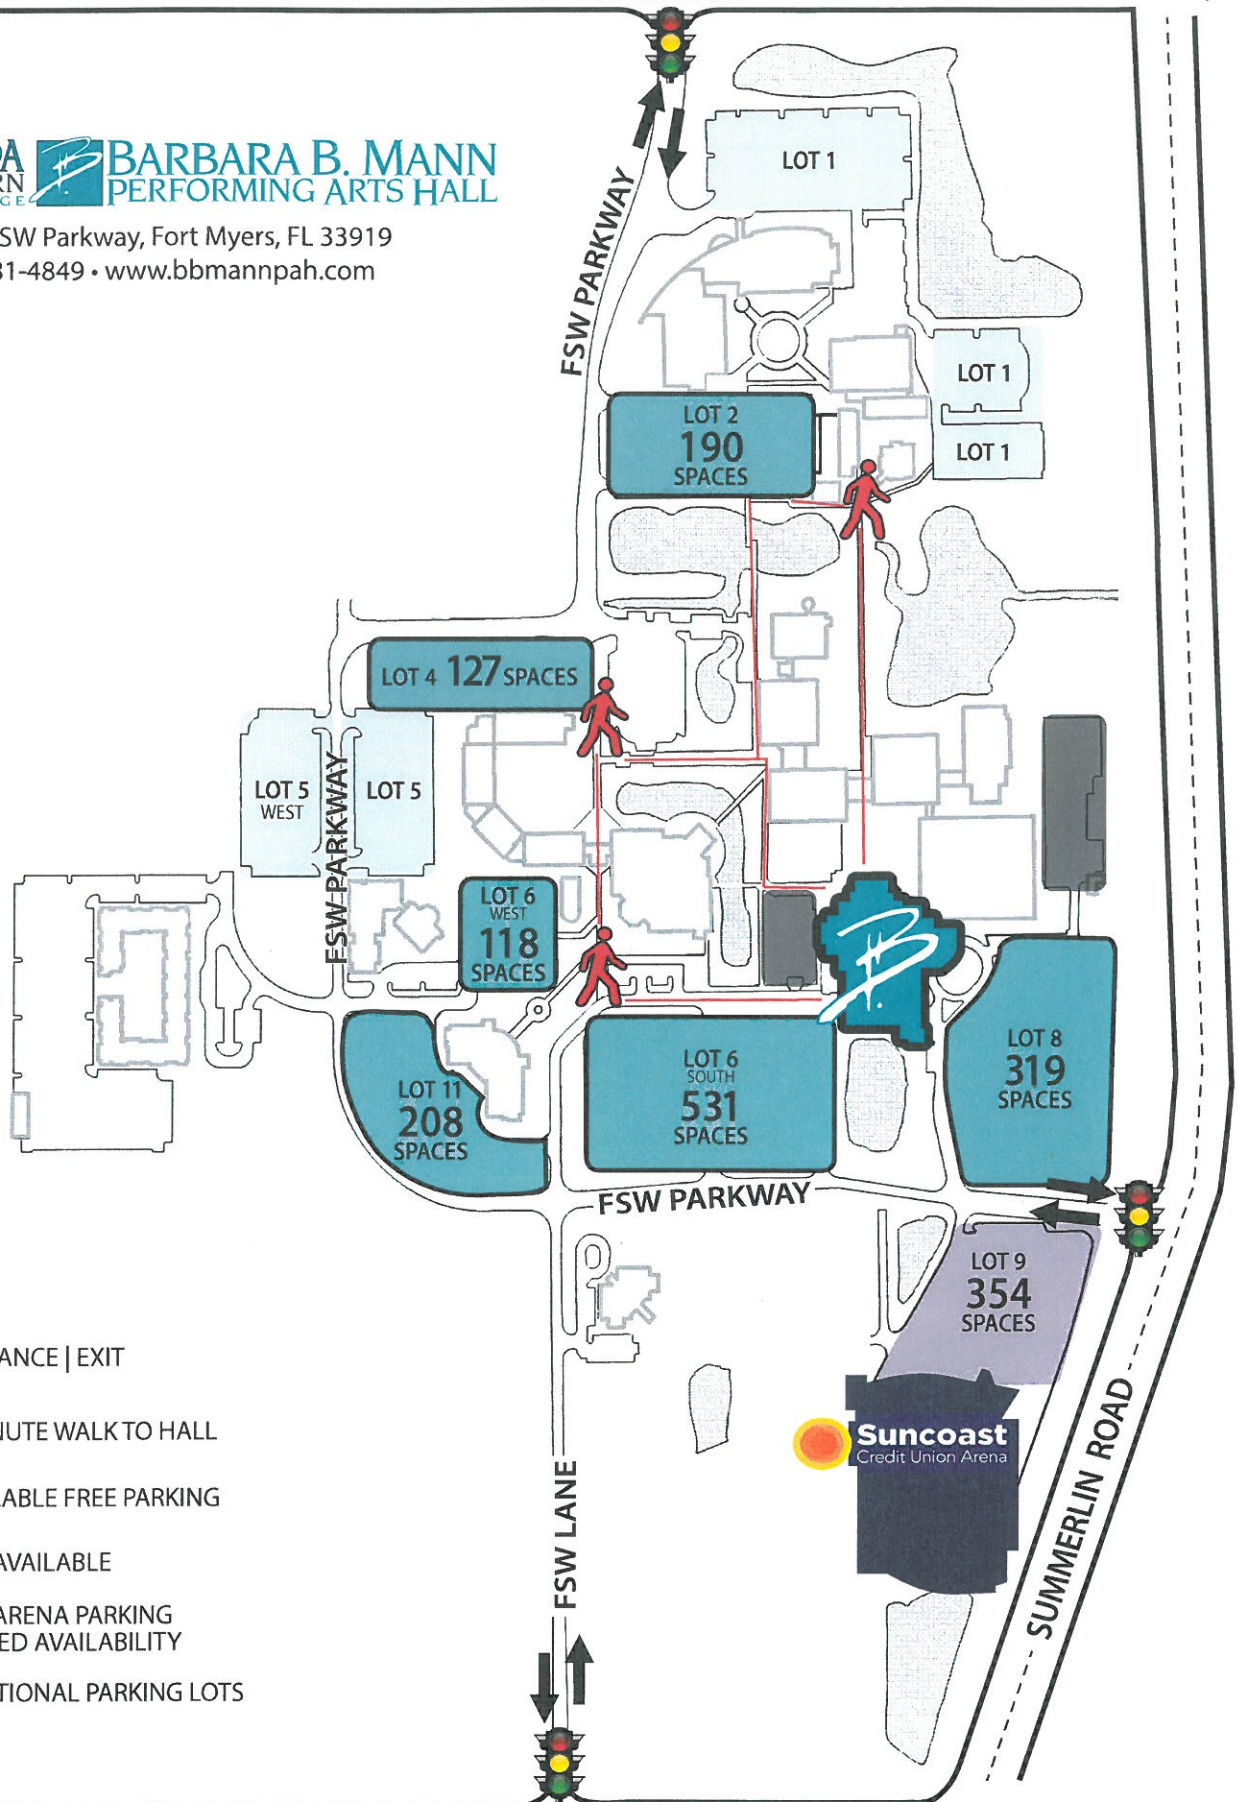

TO MCGREGOR BLVD ----- COLLEGE PARKWAY ----- TO US41 | CLEVELAND AVE

**FLORIDA** **BARBARA B. MANN**  
SOUTHWESTERN STATE COLLEGE **PERFORMING ARTS HALL**

13350 FSW Parkway, Fort Myers, FL 33919  
239-481-4849 • www.bbmannaiah.com

-  ENTRANCE | EXIT
-  5-MINUTE WALK TO HALL
-  AVAILABLE FREE PARKING
-  NOT AVAILABLE
-  FSW ARENA PARKING LIMITED AVAILABILITY
-  ADDITIONAL PARKING LOTS

TO MCGREGOR BLVD ----- CYPRESS LAKE DRIVE ----- TO US41 | CLEVELAND AVE