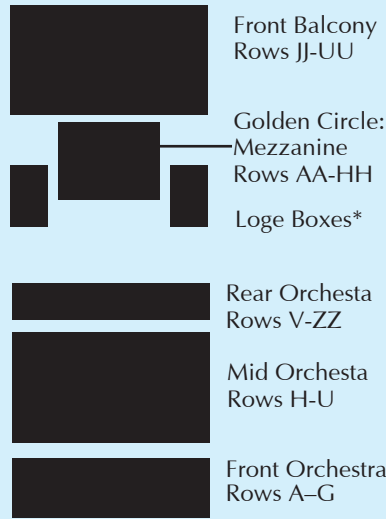

## West Side Story to Wicked: Callaways on Broadway

Sunday, April 15, 7:00pm

This dynamic sister duo proves they're one singular sensation, singing showstoppers from "West Side Story," "Chicago," "Funny Girl," "Cats," "Carousel," "Wicked" and more. The return of singer, pianist, composer, lyricist, arranger and actress, Ann Hampton Callaway, and Tony nominee and Emmy Award-winning actress, singer and recording artist, Liz Callaway.

**Pre-Pops Dinner** 5:00PM before each Pops concert; reserve now at [GulfCoastSymphony.org](http://GulfCoastSymphony.org).

Pops concerts presented at the Barbara B. Mann Performing Arts Hall at FSW.  
Artists and programs subject to change without notice. All sales are final. No refunds.

### Pops Seating

\* Loge Box seats are only available for purchase by Maestro's Circle members.

### Holiday/ Classical Seating

\* Loge Box seats are only available for purchase by Maestro's Circle members.