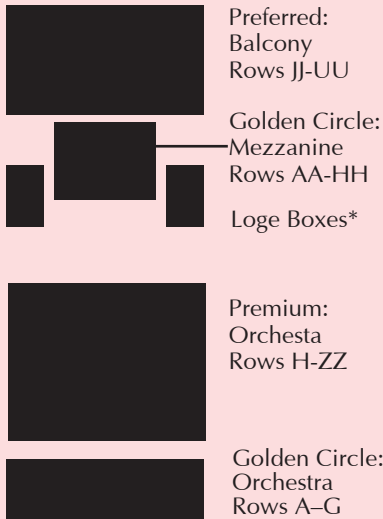

## West Side Story to Wicked: Callaways on Broadway

Sunday, April 15, 7:00pm

This dynamic sister duo proves they're one singular sensation, singing showstoppers from "West Side Story," "Chicago," "Funny Girl," "Cats," "Carousel," "Wicked" and more. The return of singer, pianist, composer, lyricist, arranger and actress, Ann Hampton Callaway, and Tony nominee and Emmy Award-winning actress, singer and recording artist, Liz Callaway.

### Pops Seating

\* Loge Box seats are only available for purchase by Maestro's Circle members.

### Holiday/ Classical Seating

\* Loge Box seats are only available for purchase by Maestro's Circle members.