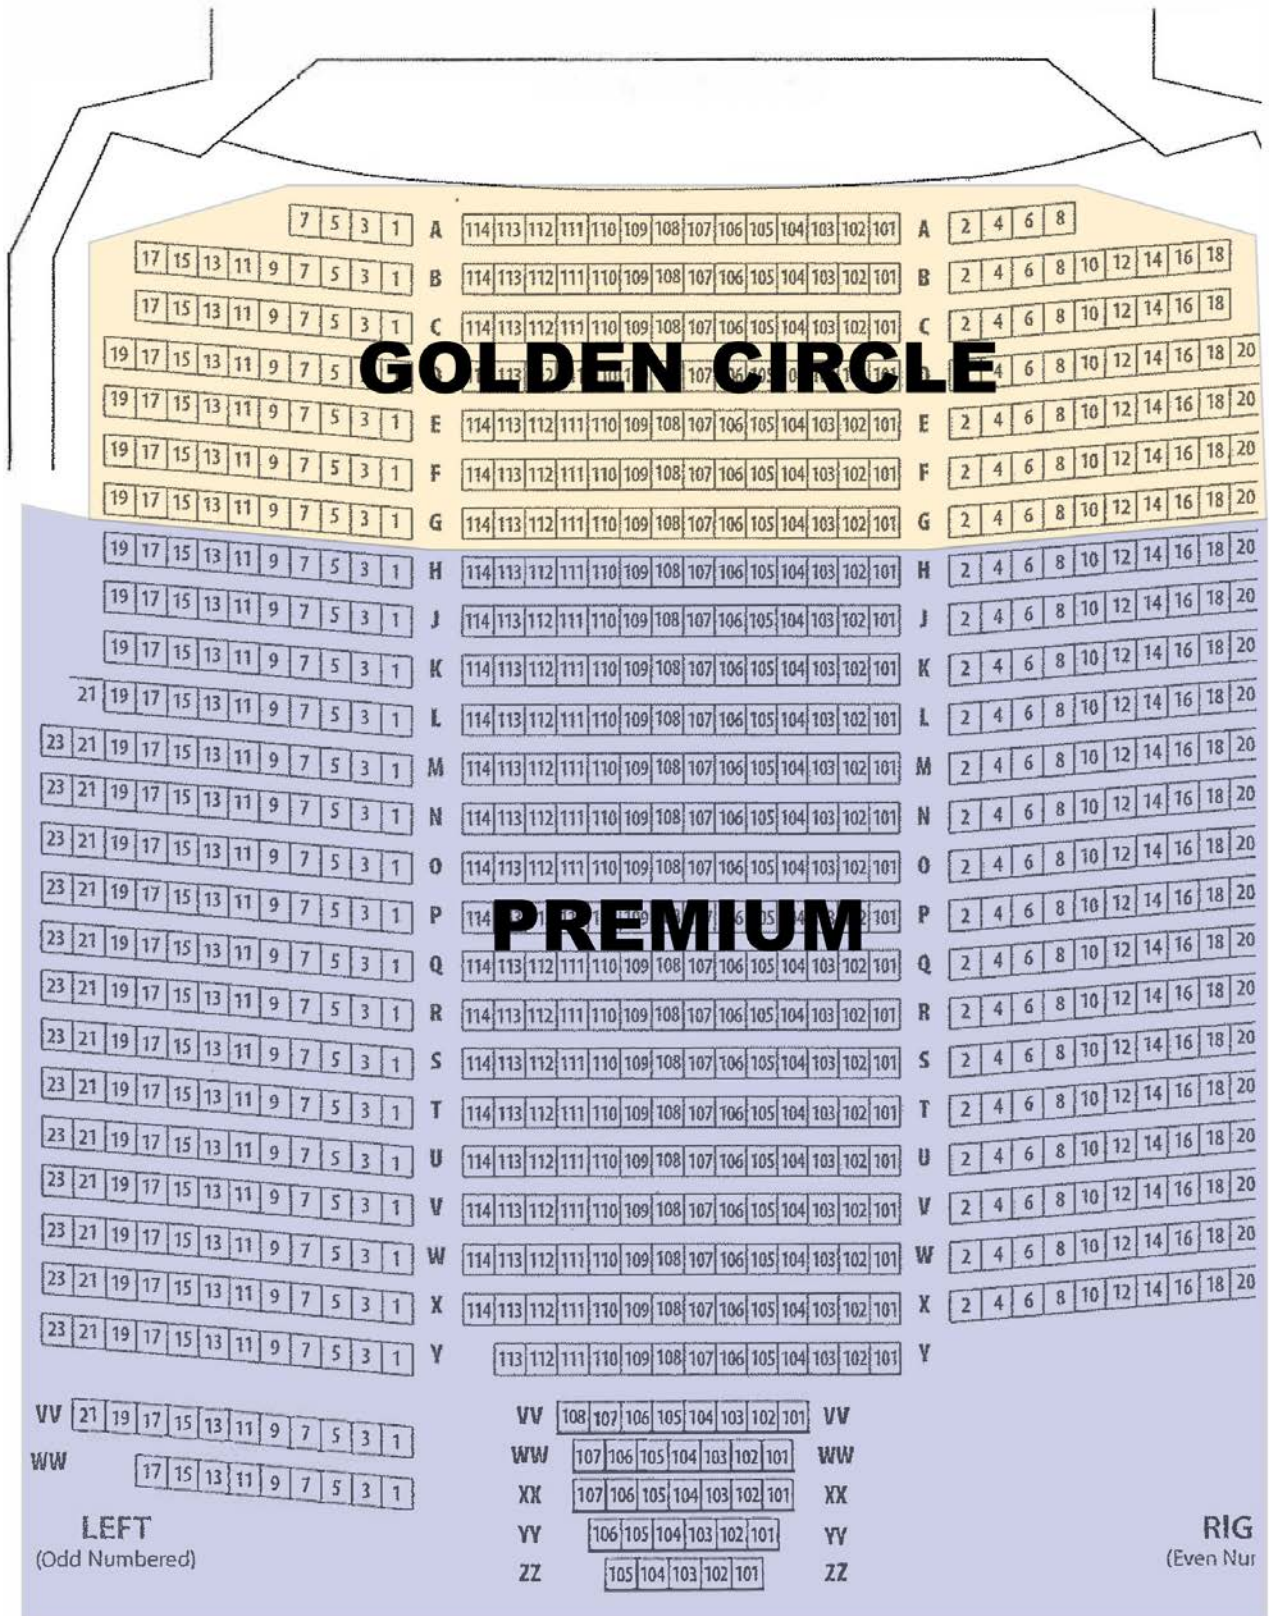

Gulf Coast Symphony Seating Map

at the Barbara B. Mann Performing Arts Hall at FSW

First Floor

STAGE

Gulf Coast Symphony Seating Map

at the Barbara B. Mann Performing Arts Hall at FSW

Second Floor